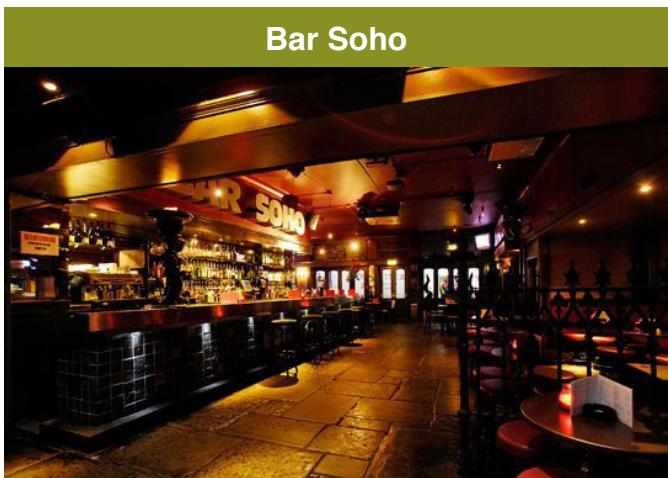

## BAR SOHO

23-25 Old Compton Street  
London  
W1D 5JL

[www.readysteadycocktail.com](http://www.readysteadycocktail.com)

Situated in the heart of the West End, Bar Soho is a great venue to kick off your night. The Function Room is a warm private area with exposed brickwork and a homely feel where you can really start to unwind.

The large selection of sharing platters makes for a relaxed & interactive group atmosphere.

Times;  
Evenings 5-8pm / 6-9pm

Capacities;  
The Function Room; Min 22 - Max 40

Prices start from £60 per head