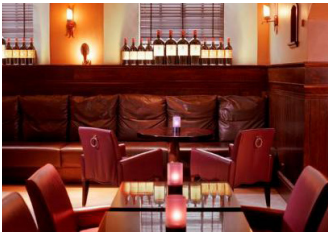

READY STEADY®
COCKTAIL

1 Swinegate
Leeds
LS1 4AG

www.readysteadycocktail.com

Malmaison

Perched in the bar of this gloriously converted former bus company office, you contemplate what to do in this 24 hour hotbed of shopping, bars and clubs. Time is precious. Tonight you have only eight hours remaining before the next 24. Use them wisely.

Times;
Evenings 5-8pm / 6-9pm

Capacities;
Min 15 - Max 50

Prices start from £80 per head

Buffet Menu

Open sandwiches all served on toasted bloomers;
Mature cheddar cheese and pickle * Roast beef and horseradish *
Smoked salmon and cream cheese * Roast chicken and tarragon aioli